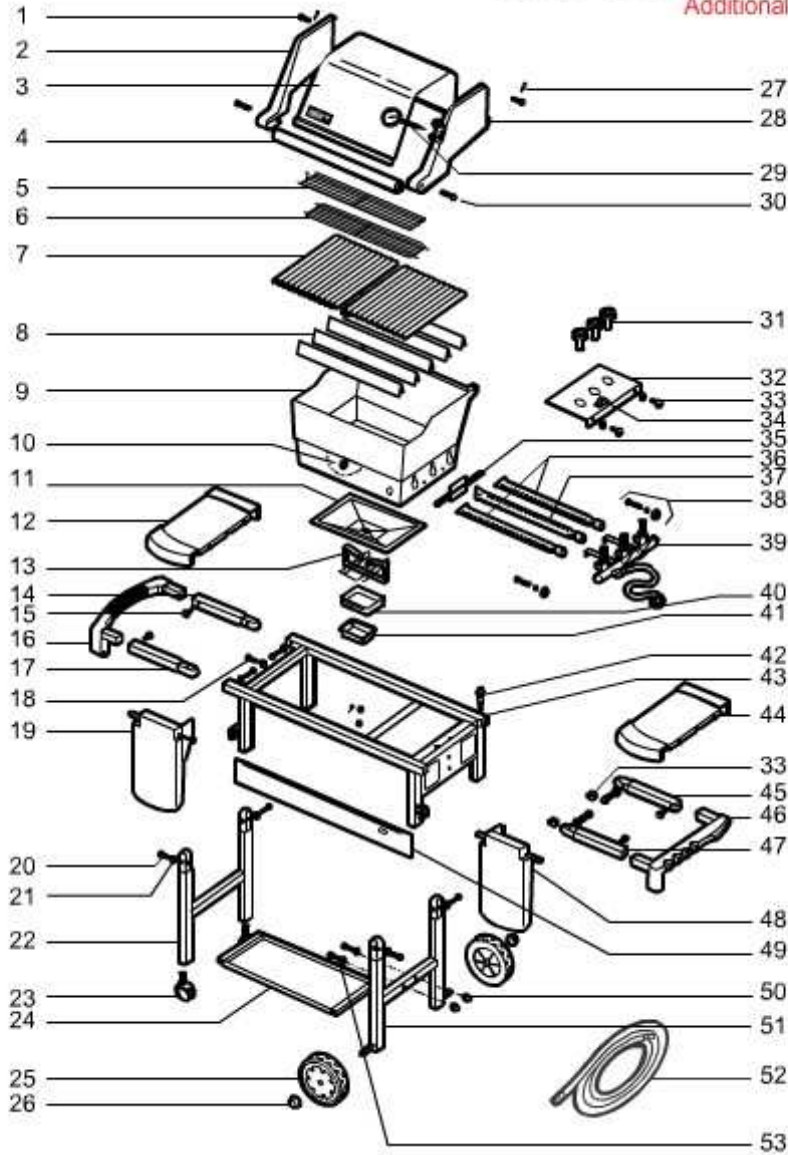

SCHEMATICS

CUSTOMER SERVICE
1-800-446-1071

Canada / Gas / Genesis Gold SWE (2004)

[VIEW ALL](#)

MODEL #: 6340009 DESCRIPTION: GENESIS GOLD B NG SS SWE (2004) (CANADA)

[Print Schematic](#)

Genesis® Gold B NG SS '04 USA
Additional Parts

10.07

SEQ	DESCRIPTION	PART#
A	Owners manual for Genesis Gold B NG, Canada, '04	55736
B	Canadian cookbook for Genesis Silver, Gold, Platinum grills, '02	60502
D	Hardware pack for 2002 Genesis Silver C. USA/Canada	70434