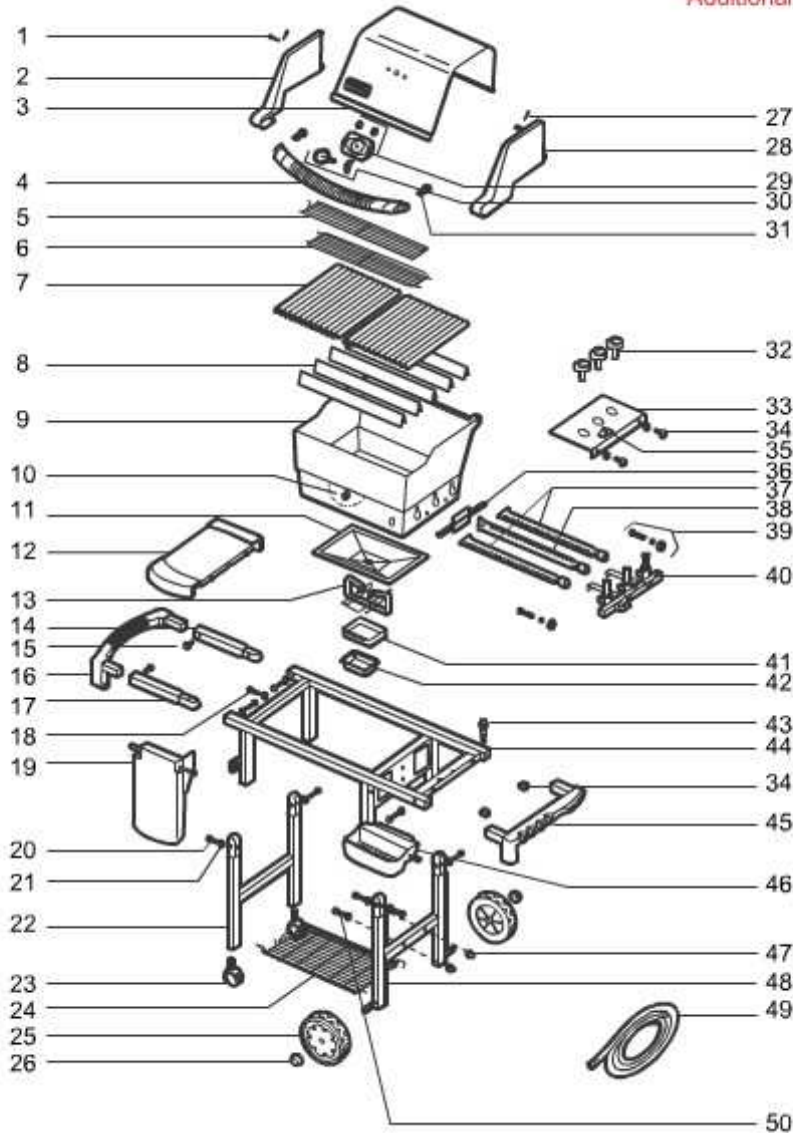

SCHEMATICS

CUSTOMER SERVICE
1-800-446-1071

Canada / Gas / Genesis Silver SWE (2004)

[VIEW ALL](#)

MODEL #: 6321409 DESCRIPTION: GENESIS SILVER B NG BLK SWE W/CI GRATES (2004)(CANADA)

[Print Schematic](#)

Genesis® Silver B NG SWE '04 USA
Additional Parts

09.07

SEQ	DESCRIPTION	PART#
A	Owners manual for Genesis Silver B NG, Canada, '04	55566
B	Canadian cookbook for Genesis Silver, Gold, Platinum grills, '02	60502
D	Hardware for Genesis Silver B, premium, '02	70435