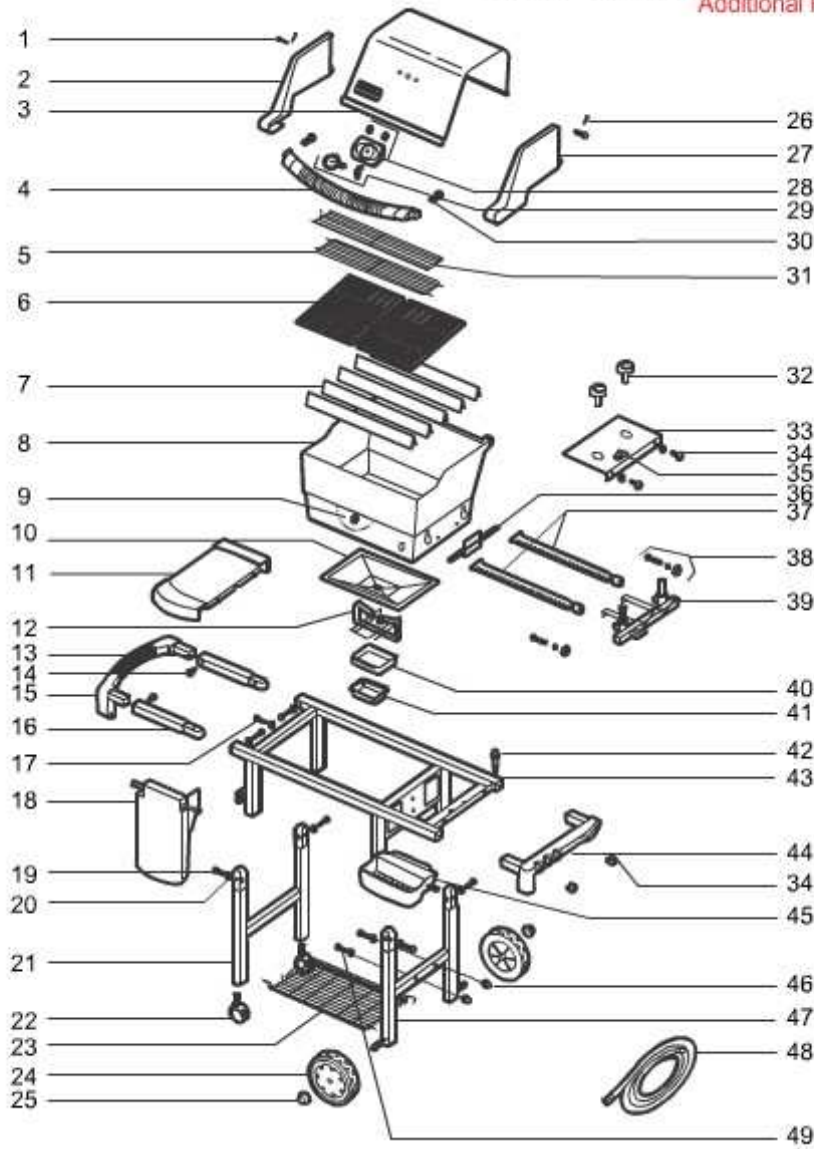

SCHEMATICS

CUSTOMER SERVICE
1-800-446-1071

Canada / Gas / Genesis Silver SWE (2004)

[VIEW ALL](#)

MODEL #: 6311409 DESCRIPTION: GENESIS SILVER A NG BLK W/CI GRATES (2004) (CANADA)

[Print Schematic](#)

Genesis® Silver A NG SWE '04 USA
Additional Parts

09.07

SEQ	DESCRIPTION	PART#
A	Owners manual for Genesis Silver A NG, Canada, '04	55565
B	Canadian cookbook for Genesis Silver, Gold, Platinum grills, '02	60502
D	Hardware for 2002 Genesis Silver A - USA/Canada	70432