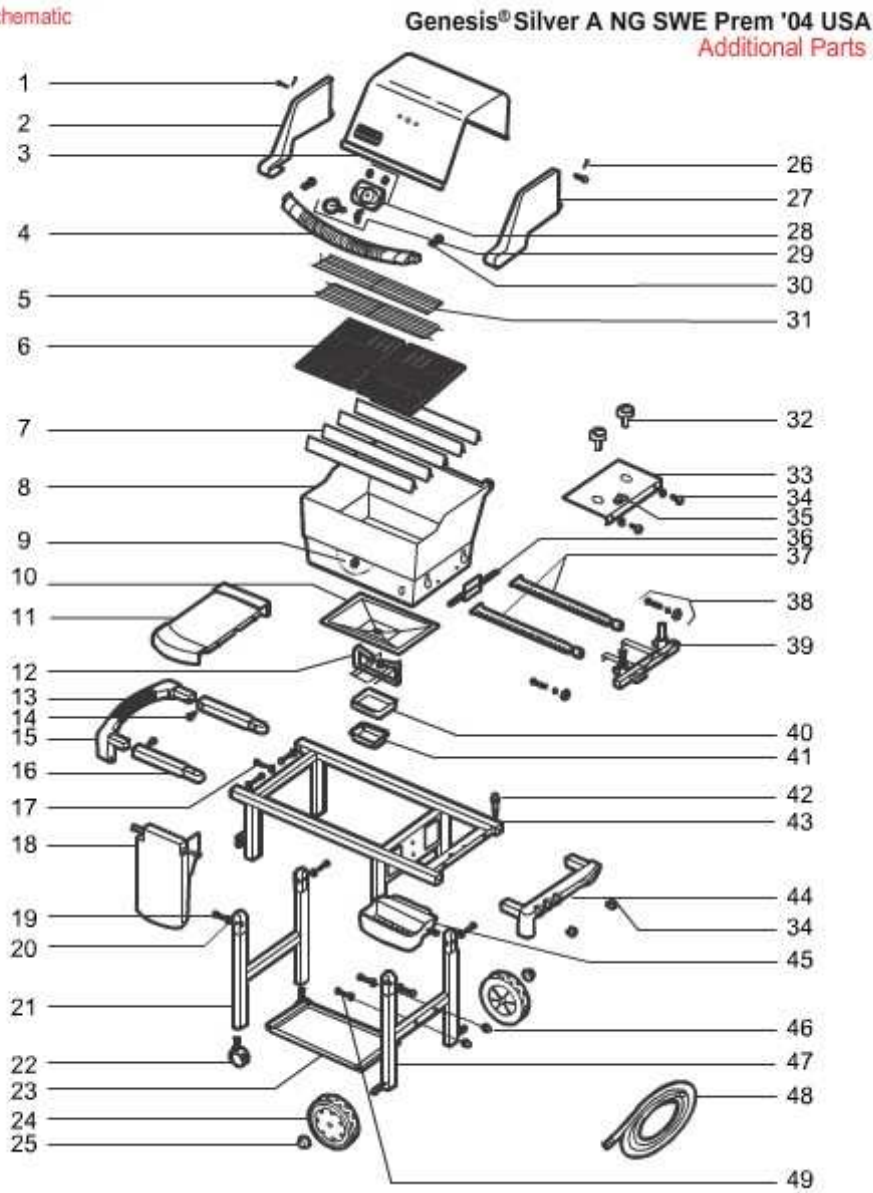

SCHEMATICS

CUSTOMER SERVICE
1-800-446-1071

Canada / Gas / Genesis Silver SWE (2004)

[VIEW ALL](#)

MODEL #: 6311309 DESCRIPTION: GENESIS SILVER A NG BLK PREMIUM (2004) (CANADA)

[Print Schematic](#)

09.07

SEQ	DESCRIPTION	PART#
A	Owners manual for Genesis Silver A Premium NG, Canada, '04	55781
B	Canadian cookbook for Genesis Silver, Gold, Platinum grills, '02	60502
D	Hardware for 2002 Genesis Silver A - USA/Canada	70432