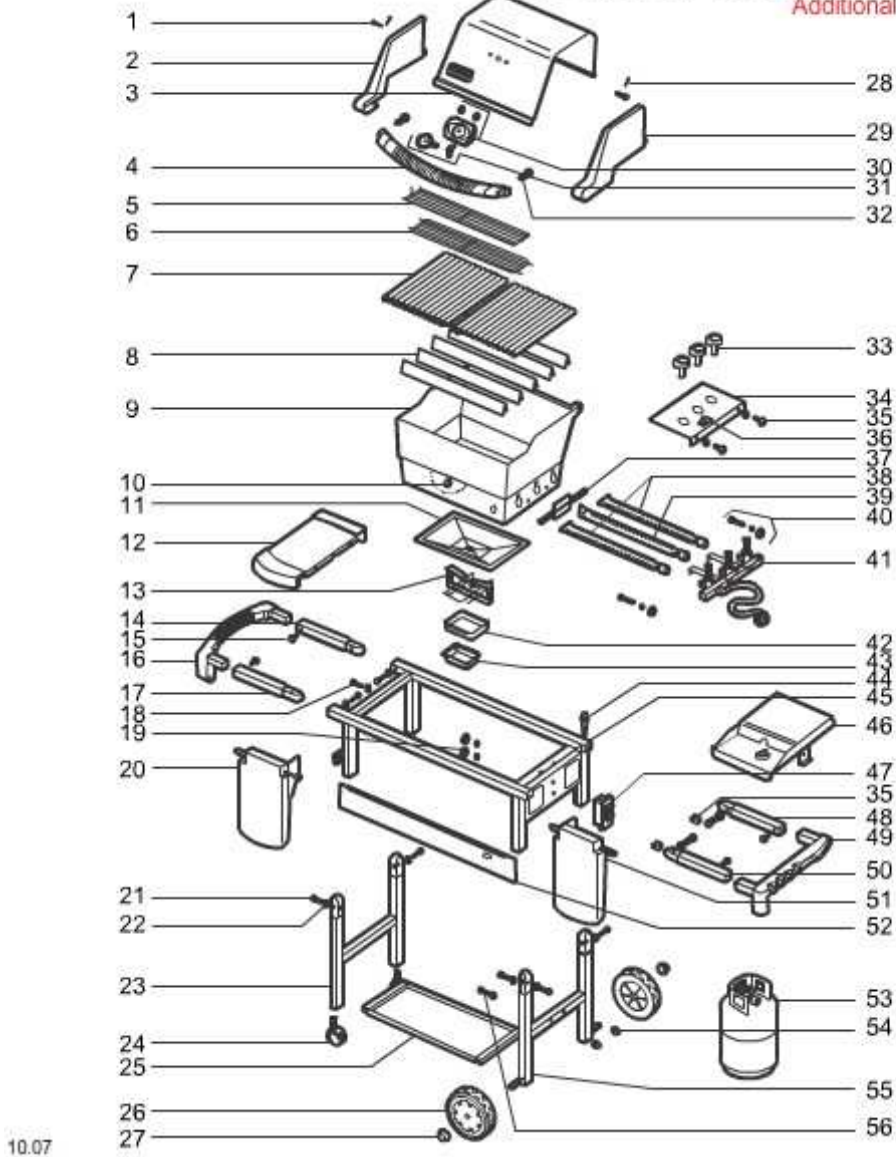

SCHEMATICS

CUSTOMER SERVICE
1-800-446-1071

Canada / Gas / Genesis Silver SWE (2004)

[VIEW ALL](#)

MODEL #: 6231309 DESCRIPTION: GENESIS SILVER C LP BLK PREMIUM (2004) (CANADA)

[Print Schematic](#)

Genesis® Silver C LP SWE Premium '04 USA
Additional Parts

10.07

SEQ	DESCRIPTION	PART#
A	Owners manual for Genesis Silver C LP Premium, Canada, '04	55748
B	Canadian cookbook for Genesis Silver, Gold, Platinum grills, '02	60502
D	Hardware pack for 2002 Genesis Silver C. USA/Canada	70434