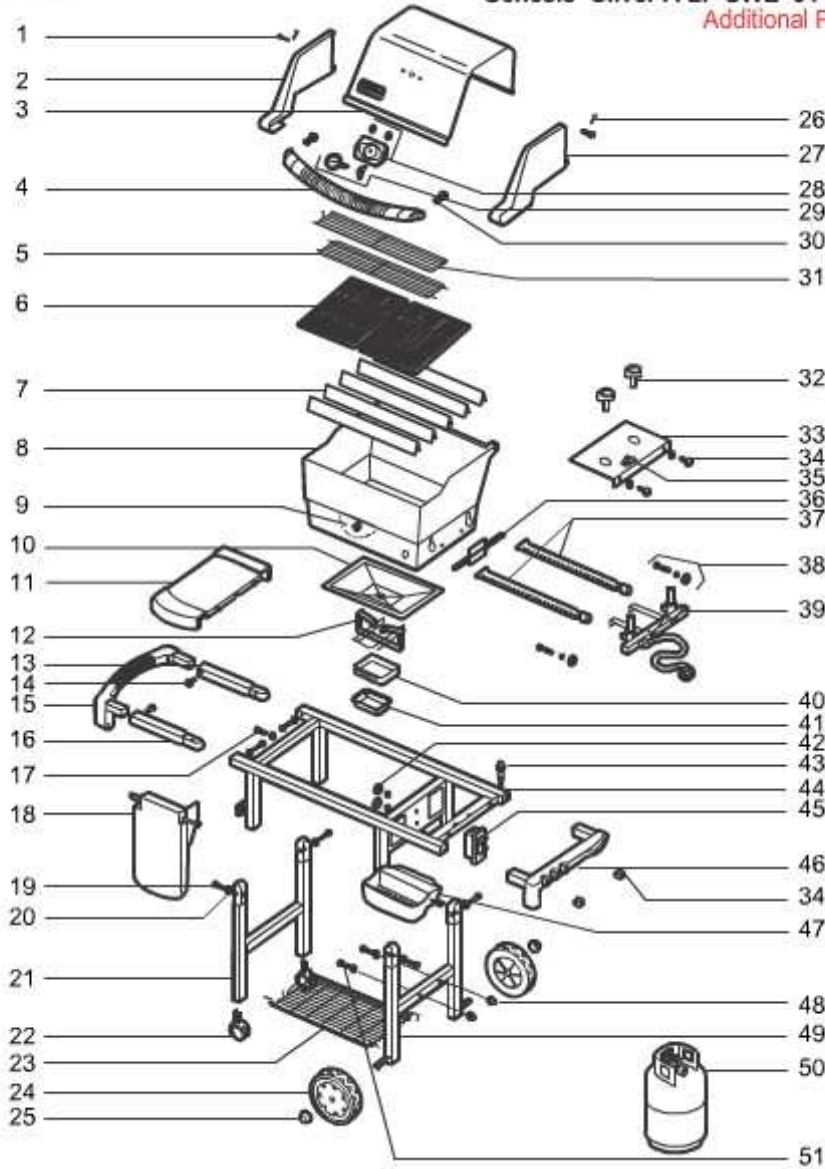

SCHEMATICS

CUSTOMER SERVICE
1-800-446-1071

Canada / Gas / Genesis Silver SWE (2004)

[VIEW ALL](#)

MODEL #: 6211009 DESCRIPTION: GENESIS SILVER A LP BLK SWE (2004) (CANADA)

[Print Schematic](#)

Genesis® Silver A LP SWE '04 USA
Additional Parts

09.07

SEQ	DESCRIPTION	PART#
A	Owners manual for Genesis Silver A LP, Canada `04	55562
B	Canadian cookbook for Genesis Silver, Gold, Platinum grills, `02	60502
D	Hardware for 2002 Genesis Silver A - USA/Canada	70432