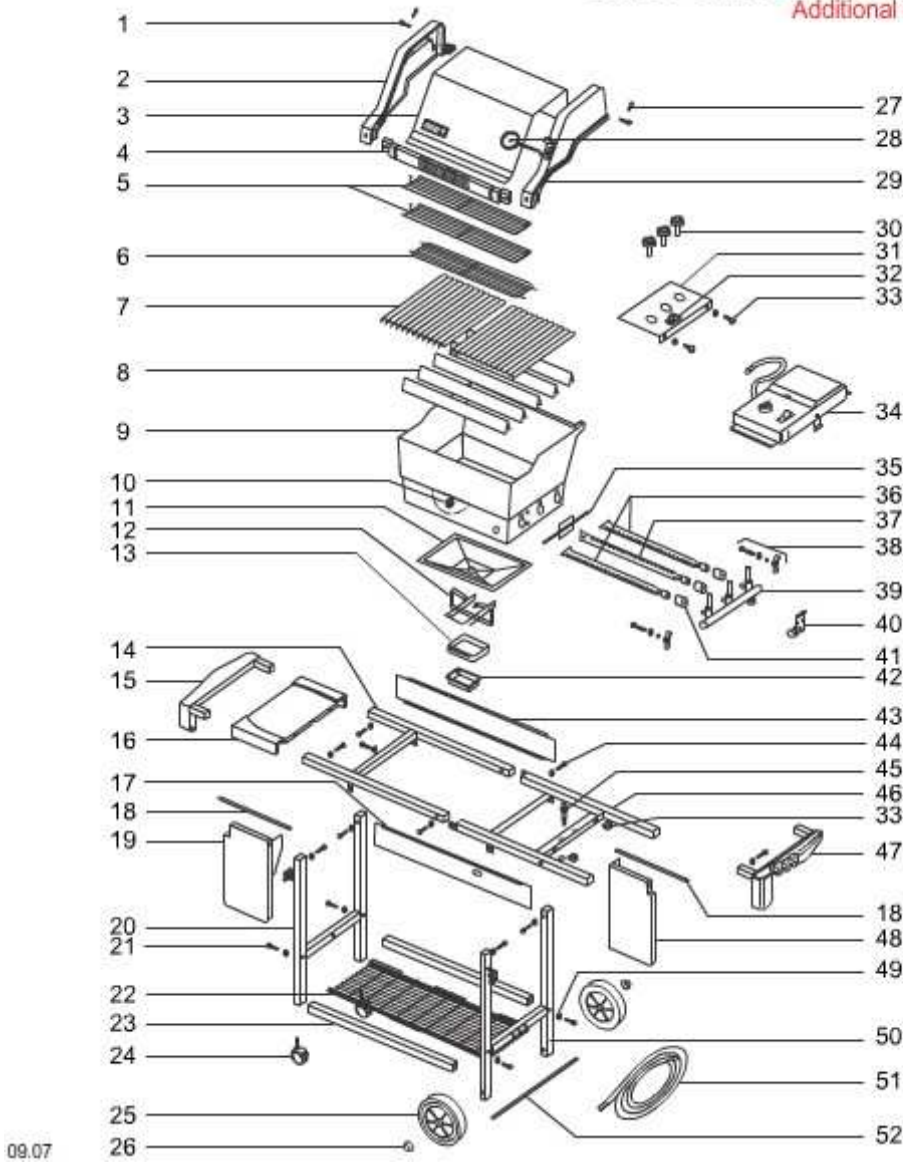

SCHEMATICS

CUSTOMER SERVICE
1-800-446-1071

Canada / Gas / Genesis Silver (2000-2001)

[VIEW ALL](#)

MODEL #: 2361009 DESCRIPTION: GENESIS SILVER C NG BLK (CANADA)

[Print Schematic](#)

Genesis® Silver C NG '00-'01 USA
Additional Parts

09.07

SEQ	DESCRIPTION	PART#
A	Owners manual. Genesis-C natural gas models. Canada version.	55068
B	Canadian cookbook for Genesis Silver, Gold, Platinum grills, '02	60502
D	Hardware pack for Genesis B and C natural gas USA version and liquid propane export v	99005