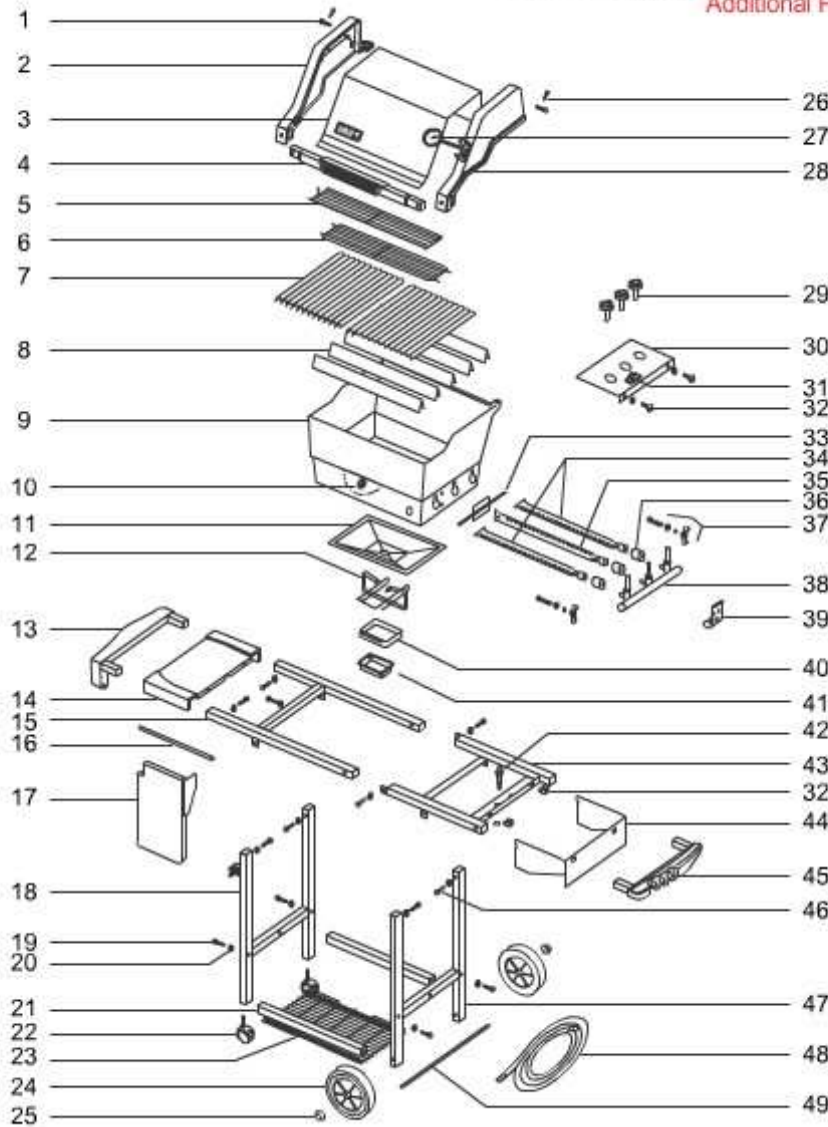

# SCHEMATICS

CUSTOMER SERVICE  
**1-800-446-1071**

Canada / Gas / Genesis Silver (2000-2001)

[VIEW ALL](#)

MODEL #: 2351009 DESCRIPTION: GENESIS SILVER B NG BLK (CANADA)

[Print Schematic](#)

Genesis® Silver B NG '00-'01 USA  
*Additional Parts*