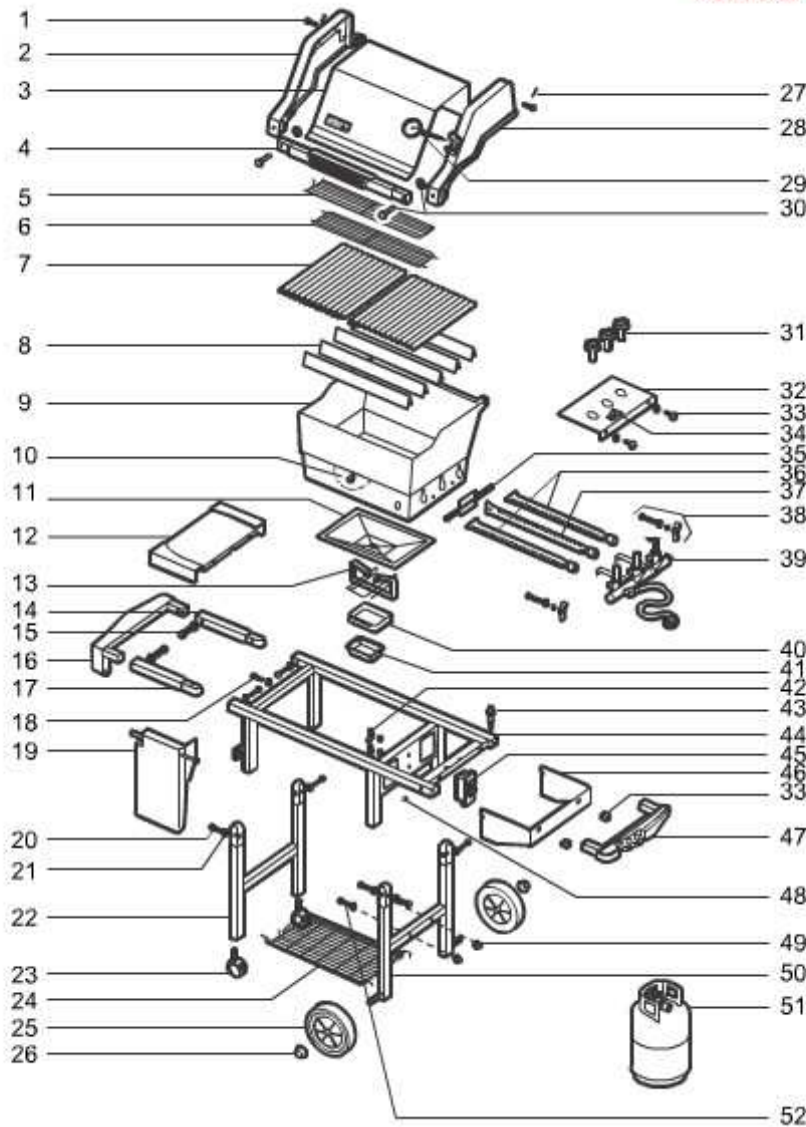

# SCHEMATICS

CUSTOMER SERVICE  
**1-800-446-1071**

Canada / Gas / Genesis Silver (2000-2001)

[VIEW ALL](#)

MODEL #: 2281409 DESCRIPTION: GENESIS SILVER B LP BLK C.I. (CANADA)

[Print Schematic](#)

Genesis® Silver B LP SWE USA  
Additional Parts

1	Shroud hardware for year 2000 lid assembly with stud design.	80158
2A	Self-threading nut	78970
3	Lid assembly, Genesis/Spirit, green	60581
3	Lid assembly, Genesis/Spirit, black	60582
3	Logo and fasteners, `03	51406
3	Lid assembly, Genesis B, mica black, SS handle	60542
3	Lid assembly, Genesis Silver B/C, SS	60538
3A	Shroud hardware for year 2000 lid assembly with stud design.	80158
3B	Weber logo label and fasteners	90501
5	Warm-up basket, '10	80632
6	Warming rack, Silver/Gold/Plat B/C	80633
7	Set of porcelain cast iron cooking grates, Spirit 300, black matte	69801
8	Set of flavor bars, porcelain enamel, Genesis Silver B/C	65945
9	Cookbox (with rails) for 2000-1 Silver B-C, Spirit 700, Weber 900 grills.	96006
9	Bottom tray rails w/hardware for Genesis Silver B/C	88203
9A	Bottom tray rails with hardware for Silver B-C, Spirit 700, Weber 900 grills.	98057
10	Hex nut 1/4 x 20 inch Keps nut	1309
11	Bottom tray, Genesis/Spirit B/C, black	99250
13	Catch pan holder (packaged)	99253
14	LR/RF rail, qty 1	99238
15	Hardware for trim pieces	196
16	Left trim for Genesis Silver B/C, 2002 Gold B/C grills. Boxed.	2003
17	LF/RR rail, qty. 1	99239
18	Hexhead bolt 1/4-20 x 2 1/4, black	4086978
19	Left hand side swing-up table for Genesis Silver grills, `02 Gold B/C.	80609
19	^ RETAINER CLIP HINGE ROD '02	70641
19A	Bracket for left hand side swing up table. For Genesis A/B/C grills.	90210