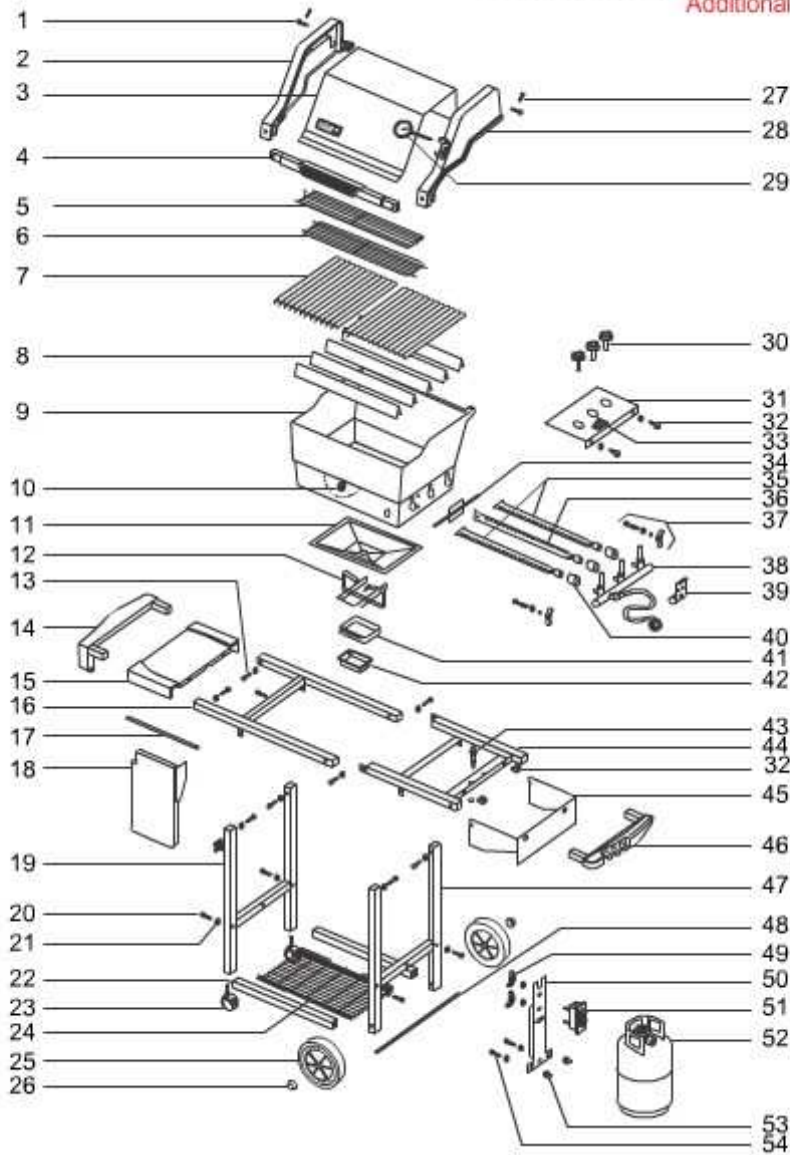

SCHEMATICS

CUSTOMER SERVICE
1-800-446-1071

Canada / Gas / Genesis Silver (2000-2001)

[VIEW ALL](#)

MODEL #: 2251609 DESCRIPTION: GENESIS SILVER B LP MICA BLK (CANADA)

[Print Schematic](#)

Genesis® Silver B LP '00-'01 USA
Additional Parts

09.07

SEQ	DESCRIPTION	PART#
A	Owners manual, Genesis Silver B LP SS RHS, Canada	55129
B	Canadian cookbook for Genesis Silver, Gold, Platinum grills, '02	60502
D	Hardware pack for liquid propane Genesis B & C grills with extra swing table. USA version.	90182