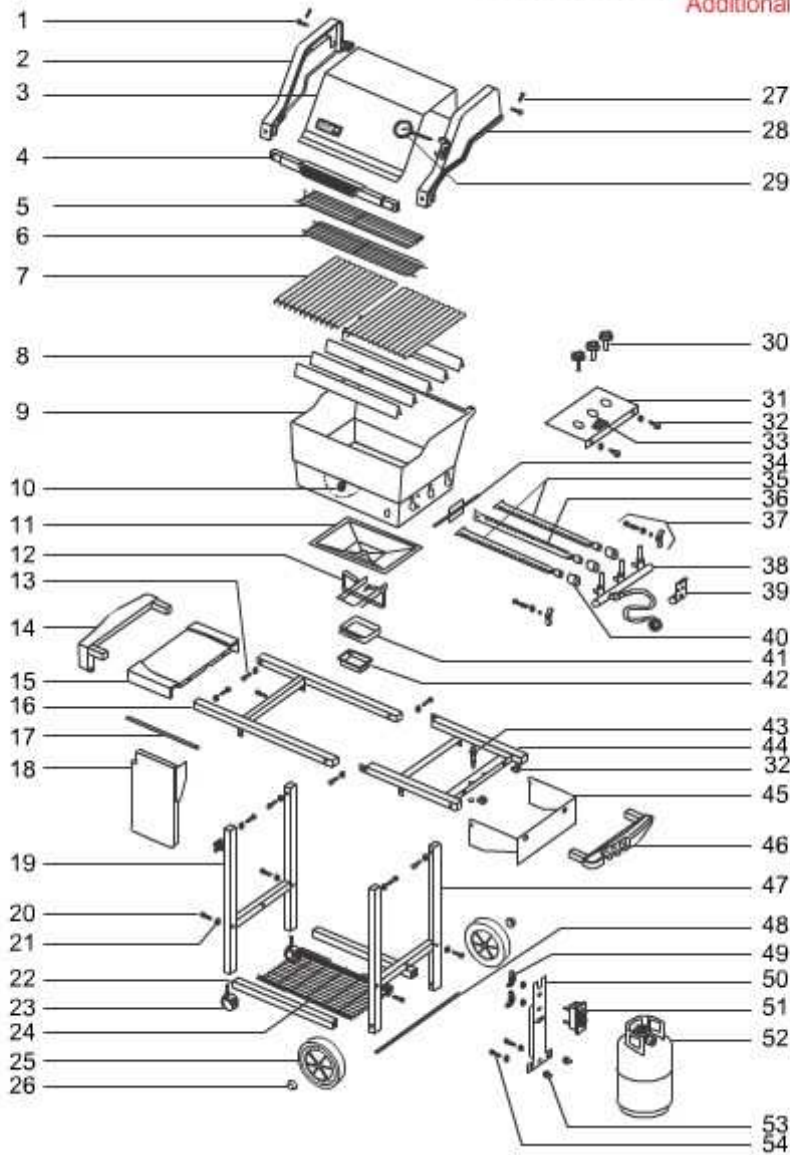

SCHEMATICS

CUSTOMER SERVICE
1-800-446-1071

Canada / Gas / Genesis Silver (2000-2001)

[VIEW ALL](#)

MODEL #: 2251409 DESCRIPTION: GENESIS SILVER B LP BLK C.I. (CANADA)

[Print Schematic](#)

Genesis® Silver B LP '00-'01 USA
Additional Parts