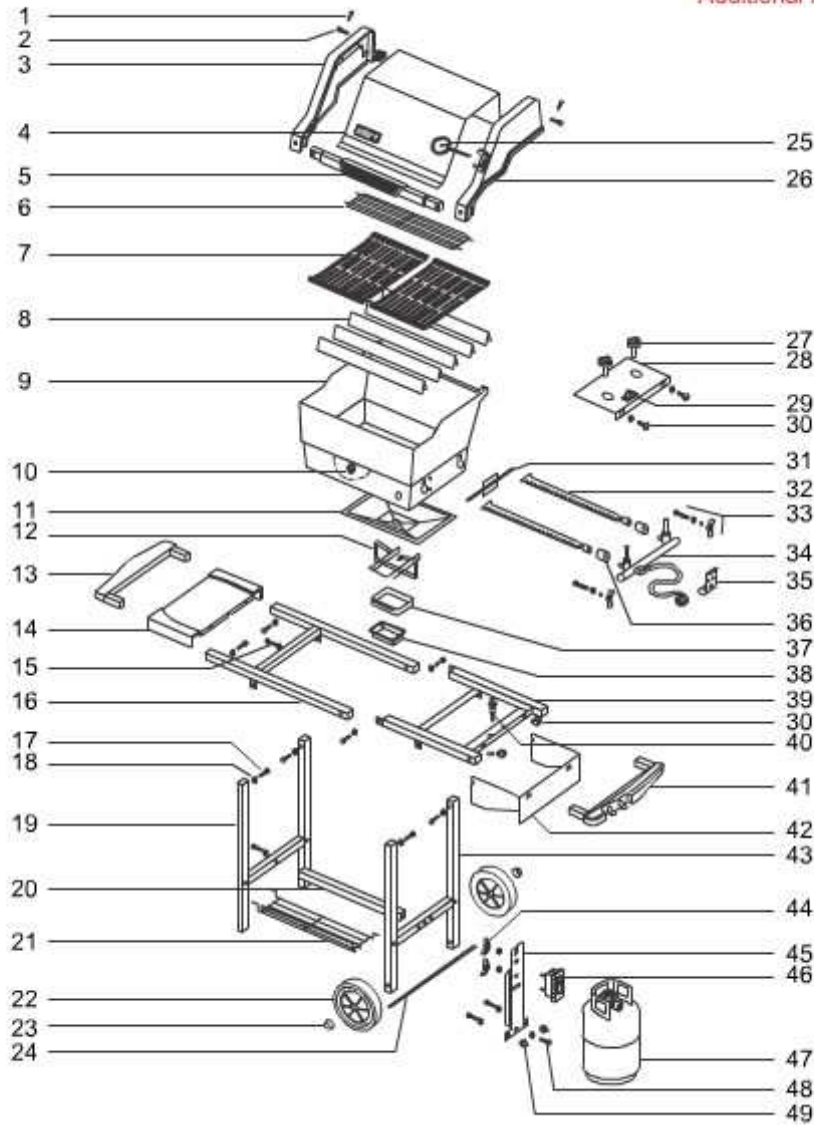

SCHEMATICS

CUSTOMER SERVICE
1-800-446-1071

Canada / Gas / Genesis Silver (2000-2001)

[VIEW ALL](#)

MODEL #: 2241009 DESCRIPTION: GENESIS SILVER A LP BLK (CANADA)

[Print Schematic](#)

Genesis® Silver A LP '00-'01 USA
Additional Parts

09.07

SEQ	DESCRIPTION	PART#
A	Owners manual. Genesis-A liquid propane models. Canada version.	55063
B	Canadian cookbook for Genesis Silver, Gold, Platinum grills, '02	60502
D	Hardware pack for liquid propane Genesis A grills. USA version.	92646