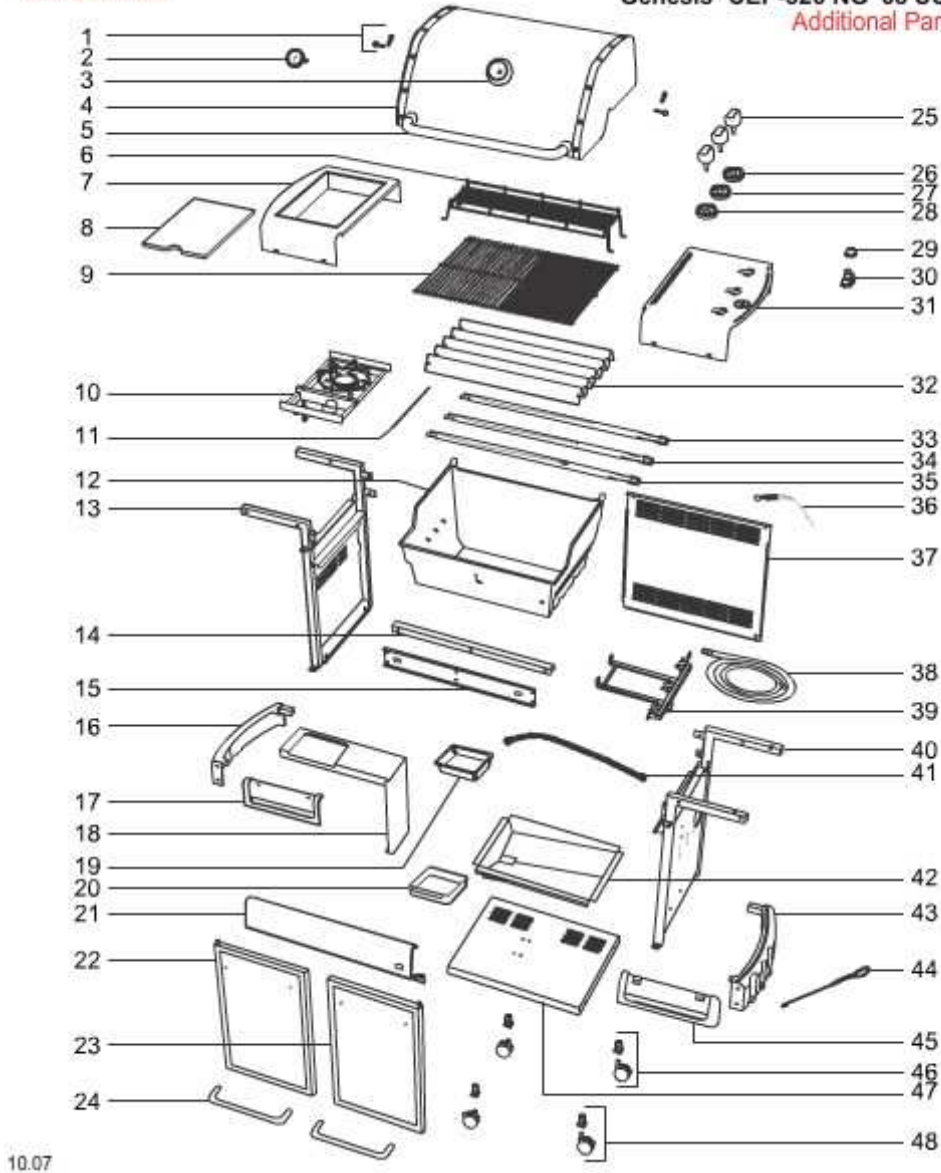

10.07

SEQ	DESCRIPTION	PART#
A	Assembly guide for Genesis E/S NG, '08	63741
A	Operating guide, Genesis NG	89557
B	Literature kit, Genesis NG	89556

W	Hardware kit, Genesis 320, '08	999996
Y	Bezel positioning tool, Genesis '07	88226
1	Hardware for lid assembly	88206
2	Thermometer for Genesis/Summit (w/tab)	67731
2	Thermometer replacement WITHOUT TAB/ with washer	60393
3	Bezel for Genesis/Summit, '07	67717
4	Lid assembly, Genesis 330 '11, black	68219
4	Weber logo with hardware, '07	70304
5	Handle w/hardware, Genesis E/S 300 series	67718
5	Hardware pack for handle	65908
6	Warming rack, Genesis 300, '14	65054
7	Table for side burner, Genesis '08, SS	67848
8	Hinge rod and clip for side burner lid, Genesis '07	67764
8	Side burner lid, Summit/Genesis	70121
9	SS rod-style grate, 9mm (qty 1) pkgd.	83030
10	NG side burner assembly, Genesis '07	67776
10	Hardware for side burner table, Genesis	67765
10	Trivet for side burner, SS	91171
10	Side burner ring	91173
10	Burner cap for side burner	91172
10	Ignition assembly for side burner	91174
10	Control knob, side burner, grey	30125801
10	Rubber lid bumper for side burner (Qty 1)	81252
11	Crossover tube	81335
11	Set of burner tubes, Genesis, '08	67820
12	Cookbox, Genesis '08	67829
12	Igniter kit, Genesis '08	67847