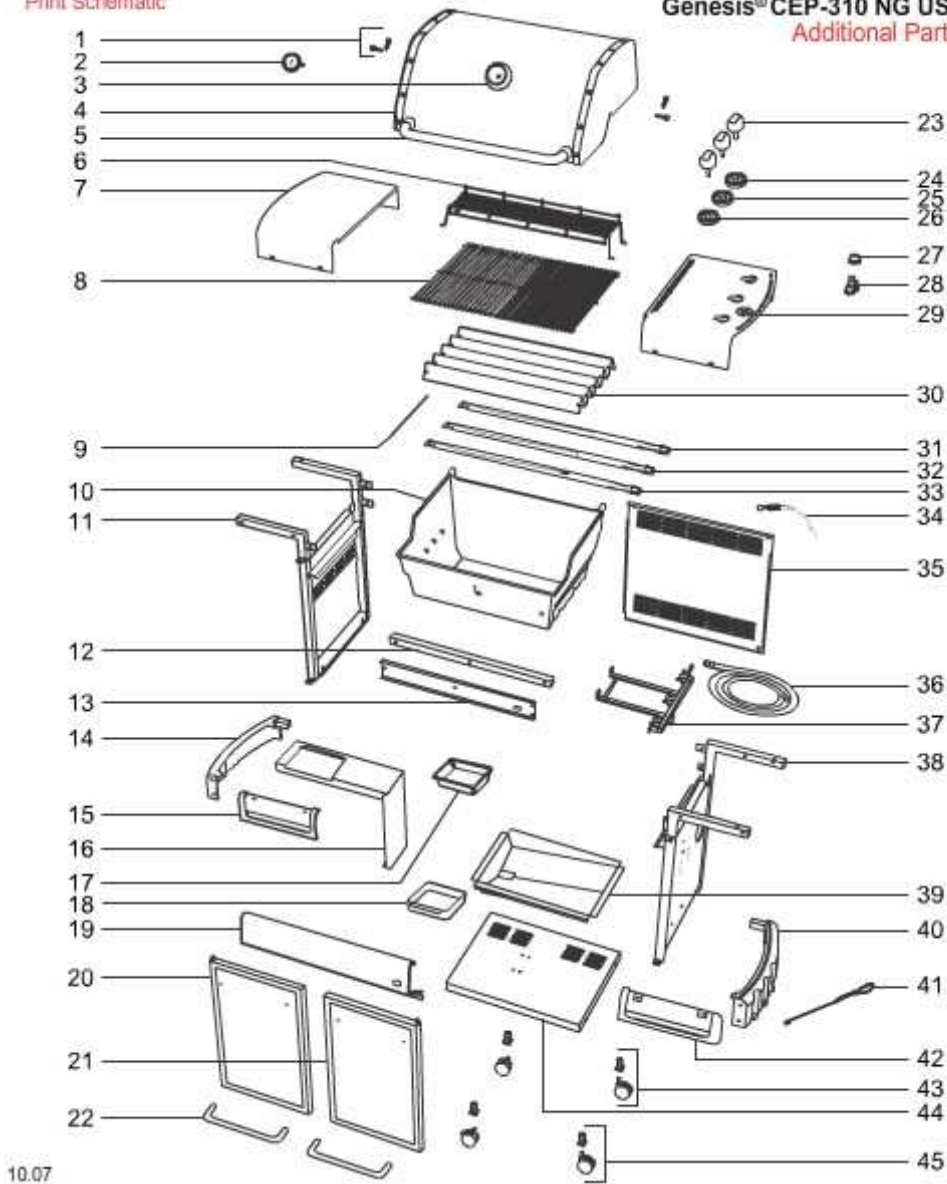

10.07

SEQ	DESCRIPTION	PART#
A	Assembly guide for Genesis E/S NG, '08	63741
A	Operating guide, Genesis NG	89557
B	Literature kit, Genesis NG	89556

W	Hardware kit for 2008 Genesis 310	999998
Y	Bezel positioning tool, Genesis '07	88226
1	Hardware for lid assembly	88206
2	Thermometer for Genesis/Summit (w/tab)	67731
2	Thermometer replacement WITHOUT TAB/ with washer	60393
3	Bezel for Genesis/Summit, '07	67717
4	Lid assembly, Genesis 330 '11, black	68219
4	Weber logo with hardware, '07	70304
5	Handle w/hardware, Genesis E/S 300 series	67718
5	Hardware pack for handle	65908
6	Warming rack, Genesis 300, '14	65054
7	Work table, Genesis '08, SS	67853
8	SS rod-style grate, 9mm (qty 1) pkgd.	83030
9	Crossover tube	81335
9	Set of burner tubes, Genesis, '08	67820
10	Cookbox, Genesis '08	67829
10	Igniter kit, Genesis '08	67847
10	Hardware for cookbox, Genesis '08	88070
11	Left frame, Genesis '08	67850
11	Adjustable door hinge	70332
12	Rear frame connector, Genesis '08	67844
12	Hardware for connectors, Genesis '11	62777
13	Hardware for connectors, Genesis '11	62777
13	Front frame connector, Genesis '08	67843
14	LHS trim with hardware	67734
14	Hardware kit for trim pieces	67760
15	Hardware kit for trim pieces	67760