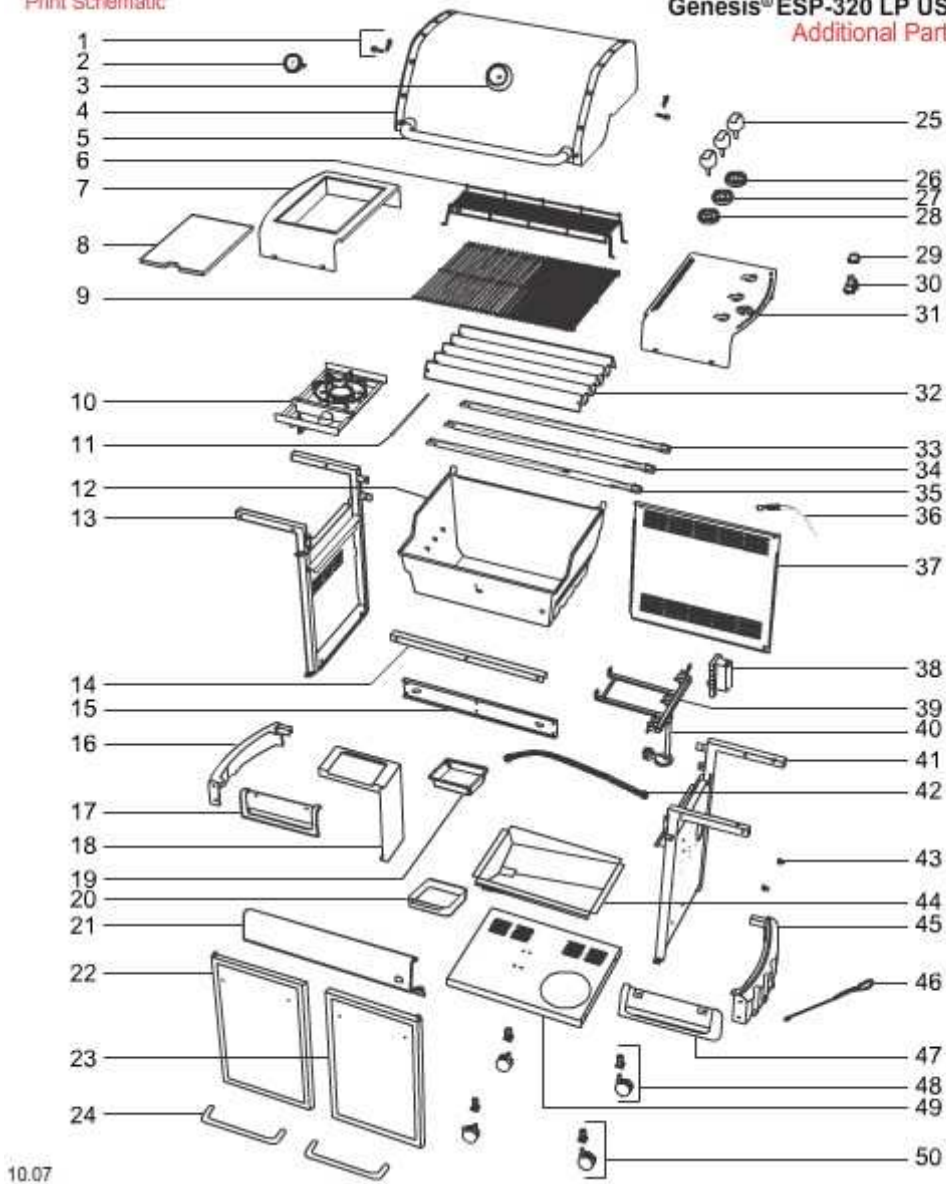

10.07

SEQ

DESCRIPTION

PART#

A	Operating guide, Genesis LP	89555
A	Assembly guide for Genesis E/S LP, '08	63734
B	Literature kit, Genesis LP	89554

W	Hardware kit, Genesis 320, '08	999996
Y	Bezel positioning tool, Genesis '07	88226
1	Hardware for lid assembly	88206
2	Thermometer replacement WITHOUT TAB/ with washer	60393
2	Thermometer for Genesis/Summit (w/tab)	67731
3	Bezel for Genesis/Summit, '07	67717
4	Lid assembly, Genesis 300 '11, SS	68230
4	Weber logo with hardware, '07	70304
5	Handle w/hardware, Genesis E/S 300 series	67718
5	Hardware pack for handle	65908
6	Warming rack, Genesis 300, '14	65054
7	Table for side burner, Genesis '08, SS	67848
8	Hinge rod and clip for side burner lid, Genesis '07	67764
8	Side burner lid, Summit/Genesis	70121
9	Porcelain enameled cast iron grates, Genesis 300 series (qty 2)	65937
10	Rubber lid bumper for side burner (Qty 1)	81252
10	Trivet for side burner, SS	91171
10	Ignition assembly for side burner	91174
10	Burner cap for side burner	91172
10	Side burner ring	91173
10	LP side burner assembly, Genesis '07	67775
10	Control knob, side burner, grey	30125801
10	Hardware for side burner table, Genesis	67765
11	Set of burner tubes, Genesis, '08	67820
11	Crossover tube	81335
12	Hardware for cookbox, Genesis '08	88070
12	Cookbox, Genesis '08	67829