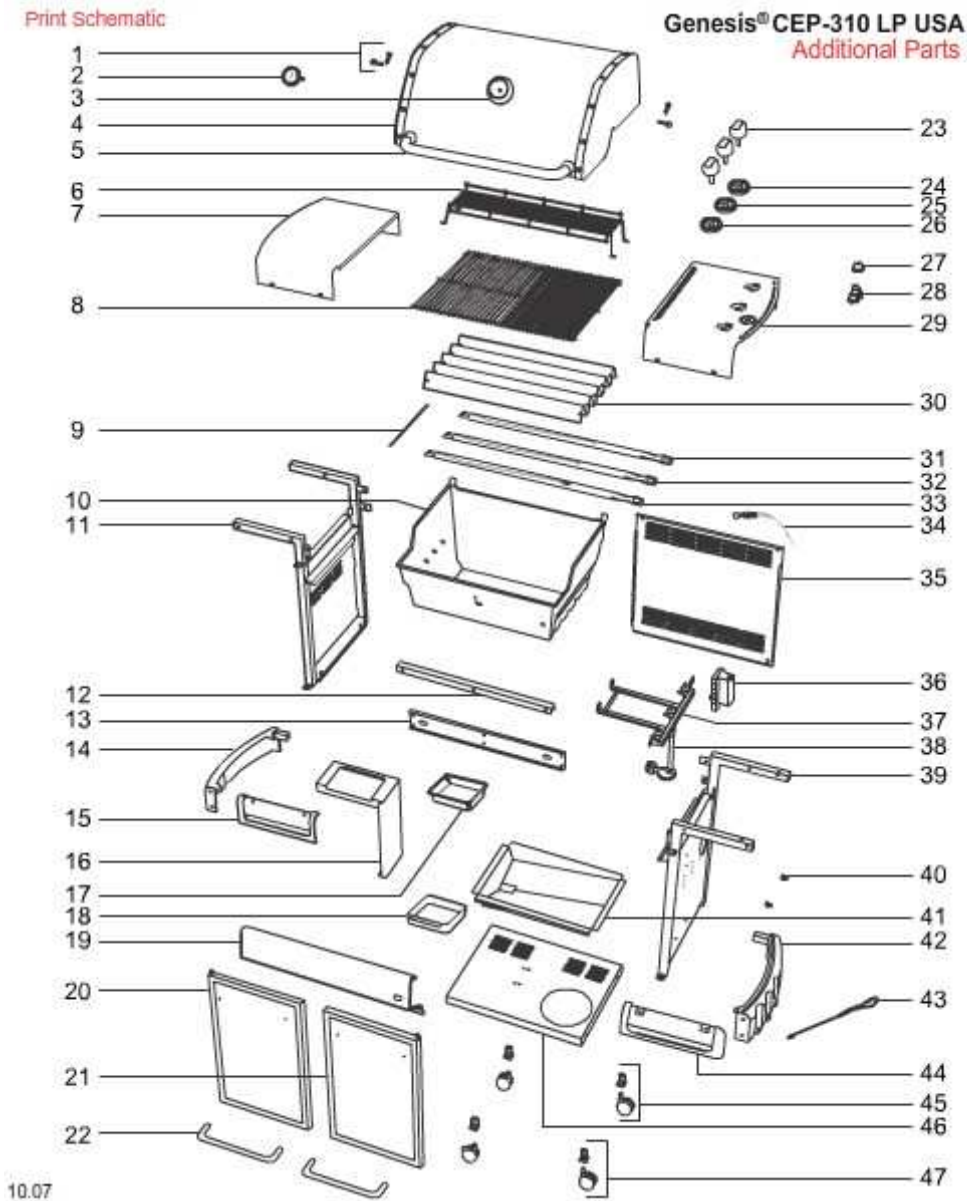

SCHEMATICS

CUSTOMER SERVICE
1-800-446-1071

Canada / Gas / Genesis (2008)

[VIEW ALL](#)

MODEL #: 93741701 DESCRIPTION: GENESIS CEP-310 LP BLK (2008) (USA/CANADA)

10.07

SEQ	DESCRIPTION	PART#
A	Operating guide, Genesis LP	89555
A	Assembly guide for Genesis E/S LP, '08	63734
B	Literature kit, Genesis LP	89554